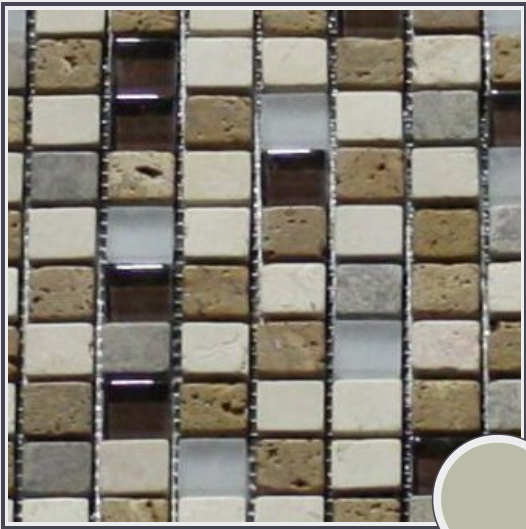

**Camel Mosaic**

TM530-M0840

collage mosaic pattern 12"x12" (Cream, Valley Cream, Cafe)

Needs to be sealed regularly. Clean with non abrasive cloth or sponge with mild soap and warm water. A natural stone cleaner with protectant is recommended. Do not cut directly on the countertops and use trivets for hot pans.

Origin Colombia

Color gray

Price \$25.00/SF\*

Subclass Marble Mosaic

\* Material price does not include labor/installation

Color Range:

Color Enhancing	Translucent
<input checked="" type="checkbox"/>	<input checked="" type="checkbox"/>
Kitchen Countertops	Floors
<input checked="" type="checkbox"/>	<input checked="" type="checkbox"/>
Bathroom Showers	Bathroom Tubs
<input checked="" type="checkbox"/>	<input checked="" type="checkbox"/>
Bathroom Counters	Fireplace
<input checked="" type="checkbox"/>	<input checked="" type="checkbox"/>
Exterior	Furniture Top
<input checked="" type="checkbox"/>	<input checked="" type="checkbox"/>