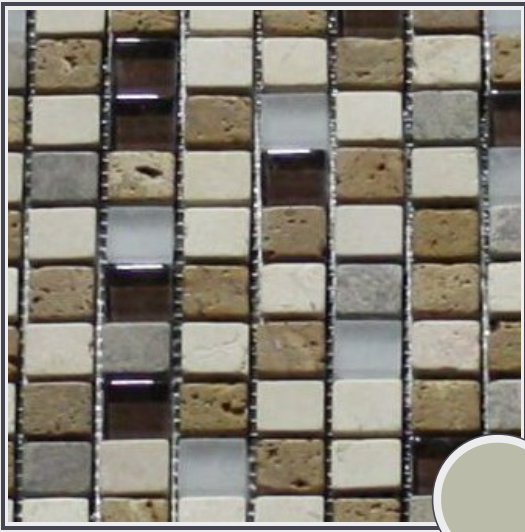

Camel Mosaic

TM530-M0840

collage mosaic pattern 12"x12" (Cream, Valley Cream, Cafe)

Needs to be sealed regularly. Clean with non abrasive cloth or sponge with mild soap and warm water. A natural stone cleaner with protectant is recommended. Do not cut directly on the countertops and use trivets for hot pans.

Origin Colombia

Color gray

Price \$25.00/SF*

Subclass Marble Mosaic

* Material price does not include labor/installation

Color Range:

Color Enhancing <input type="checkbox"/>	Translucent <input type="checkbox"/>
Kitchen Countertops <input type="checkbox"/>	Floors <input checked="" type="checkbox"/>
Bathroom Showers <input checked="" type="checkbox"/>	Bathroom Tubs <input checked="" type="checkbox"/>
Bathroom Counters <input checked="" type="checkbox"/>	Fireplace <input checked="" type="checkbox"/>
Exterior <input checked="" type="checkbox"/>	Furniture Top <input checked="" type="checkbox"/>