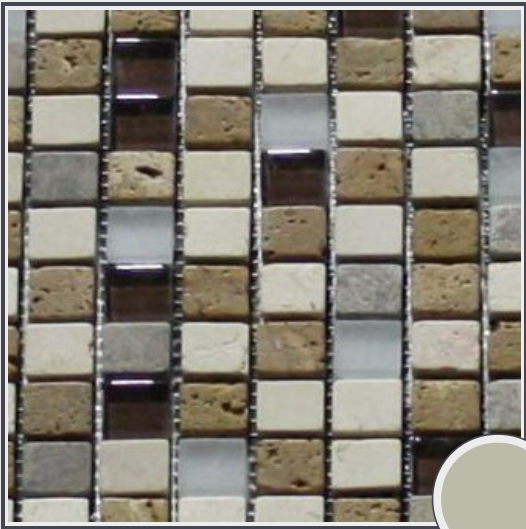

Camel Mosaic

TM530-M0840

collage mosaic pattern 12"x12" (Cream, Valley Cream, Cafe)

Needs to be sealed regularly. Clean with non abrasive cloth or sponge with mild soap and warm water. A natural stone cleaner with protectant is recommended. Do not cut directly on the countertops and use trivets for hot pans.

Origin Colombia

Color gray

Price \$25.00/SF*

Subclass Marble Mosaic

* Material price does not include labor/installation

Color Range:

Color Enhancing <input type="checkbox"/>	Translucent <input type="checkbox"/>
Kitchen Countertops <input type="checkbox"/>	Floors <input checked="" type="checkbox"/>
Bathroom Showers <input checked="" type="checkbox"/>	Bathroom Tubs <input checked="" type="checkbox"/>
Bathroom Counters <input checked="" type="checkbox"/>	Fireplace <input checked="" type="checkbox"/>
Exterior <input checked="" type="checkbox"/>	Furniture Top <input checked="" type="checkbox"/>