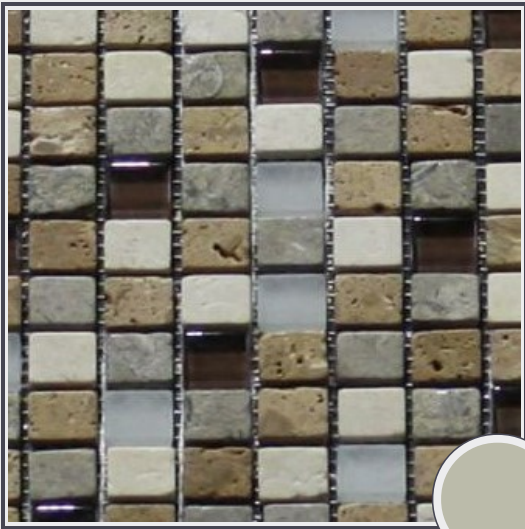

Camel Mosaic

TM530-M0840

collage mosaic pattern 12"x12" (Cream, Valley Cream, Cafe)

Needs to be sealed regularly. Clean with non abrasive cloth or sponge with mild soap and warm water. A natural stone cleaner with protectant is recommended. Do not cut directly on the countertops and use trivets for hot pans.

Origin Colombia

Color yellow

Price \$25.00/SF*

Subclass Marble Mosaic

* Material price does not include labor/installation

Color Range:

Color Enhancing	Translucent
<input type="checkbox"/>	<input type="checkbox"/>
Kitchen Countertops	Floors
<input type="checkbox"/>	<input checked="" type="checkbox"/>
Bathroom Showers	Bathroom Tubs
<input checked="" type="checkbox"/>	<input checked="" type="checkbox"/>
Bathroom Counters	Fireplace
<input checked="" type="checkbox"/>	<input checked="" type="checkbox"/>
Exterior	Furniture Top
<input checked="" type="checkbox"/>	<input checked="" type="checkbox"/>