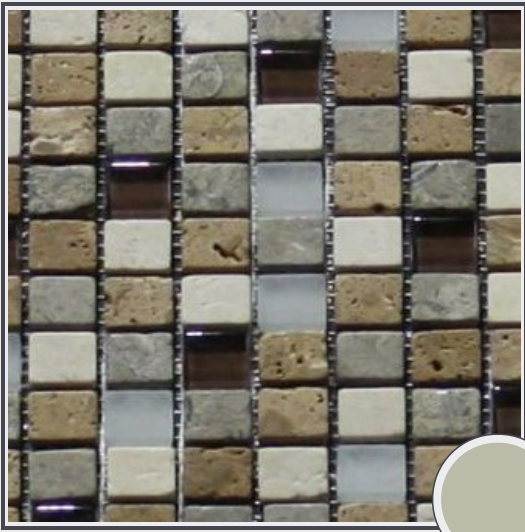

Camel Mosaic

TM530-M0840

collage mosaic pattern 12"x12" (Cream, Valley Cream, Cafe)

Needs to be sealed regularly. Clean with non abrasive cloth or sponge with mild soap and warm water. A natural stone cleaner with protectant is recommended. Do not cut directly on the countertops and use trivets for hot pans.

Origin Colombia

Color yellow

Price \$25.00/SF*

Subclass Marble Mosaic

* Material price does not include labor/installation

Color Range:

Color Enhancing <input type="checkbox"/>	Translucent <input type="checkbox"/>
Kitchen Countertops <input type="checkbox"/>	Floors <input checked="" type="checkbox"/>
Bathroom Showers <input checked="" type="checkbox"/>	Bathroom Tubs <input checked="" type="checkbox"/>
Bathroom Counters <input checked="" type="checkbox"/>	Fireplace <input checked="" type="checkbox"/>
Exterior <input checked="" type="checkbox"/>	Furniture Top <input checked="" type="checkbox"/>