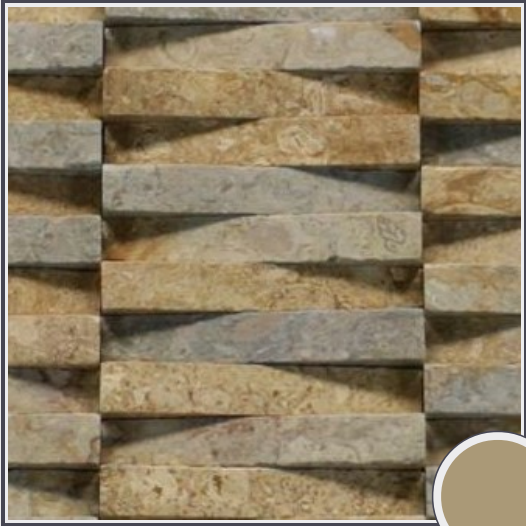

Zubia Royal Sinu Veta Mosaic

TM612-M0007

Tumbled mosaic 12 1/2" x 11 3/4" pattern

Needs to be sealed regularly. Clean with non abrasive cloth or sponge with mild soap and warm water. A natural stone cleaner with protectant is recommended. Do not cut directly on the countertops and use trivets for hot pans.

Origin Colombia

Color brown

Price \$27.50/SF*

Subclass Marble Mosaic

* Material price does not include labor/installation

Color Range:

Color Enhancing	Translucent
Kitchen Countertops	Floors
Bathroom Showers	Bathroom Tubs
Bathroom Counters	Fireplace
Exterior	Furniture Top